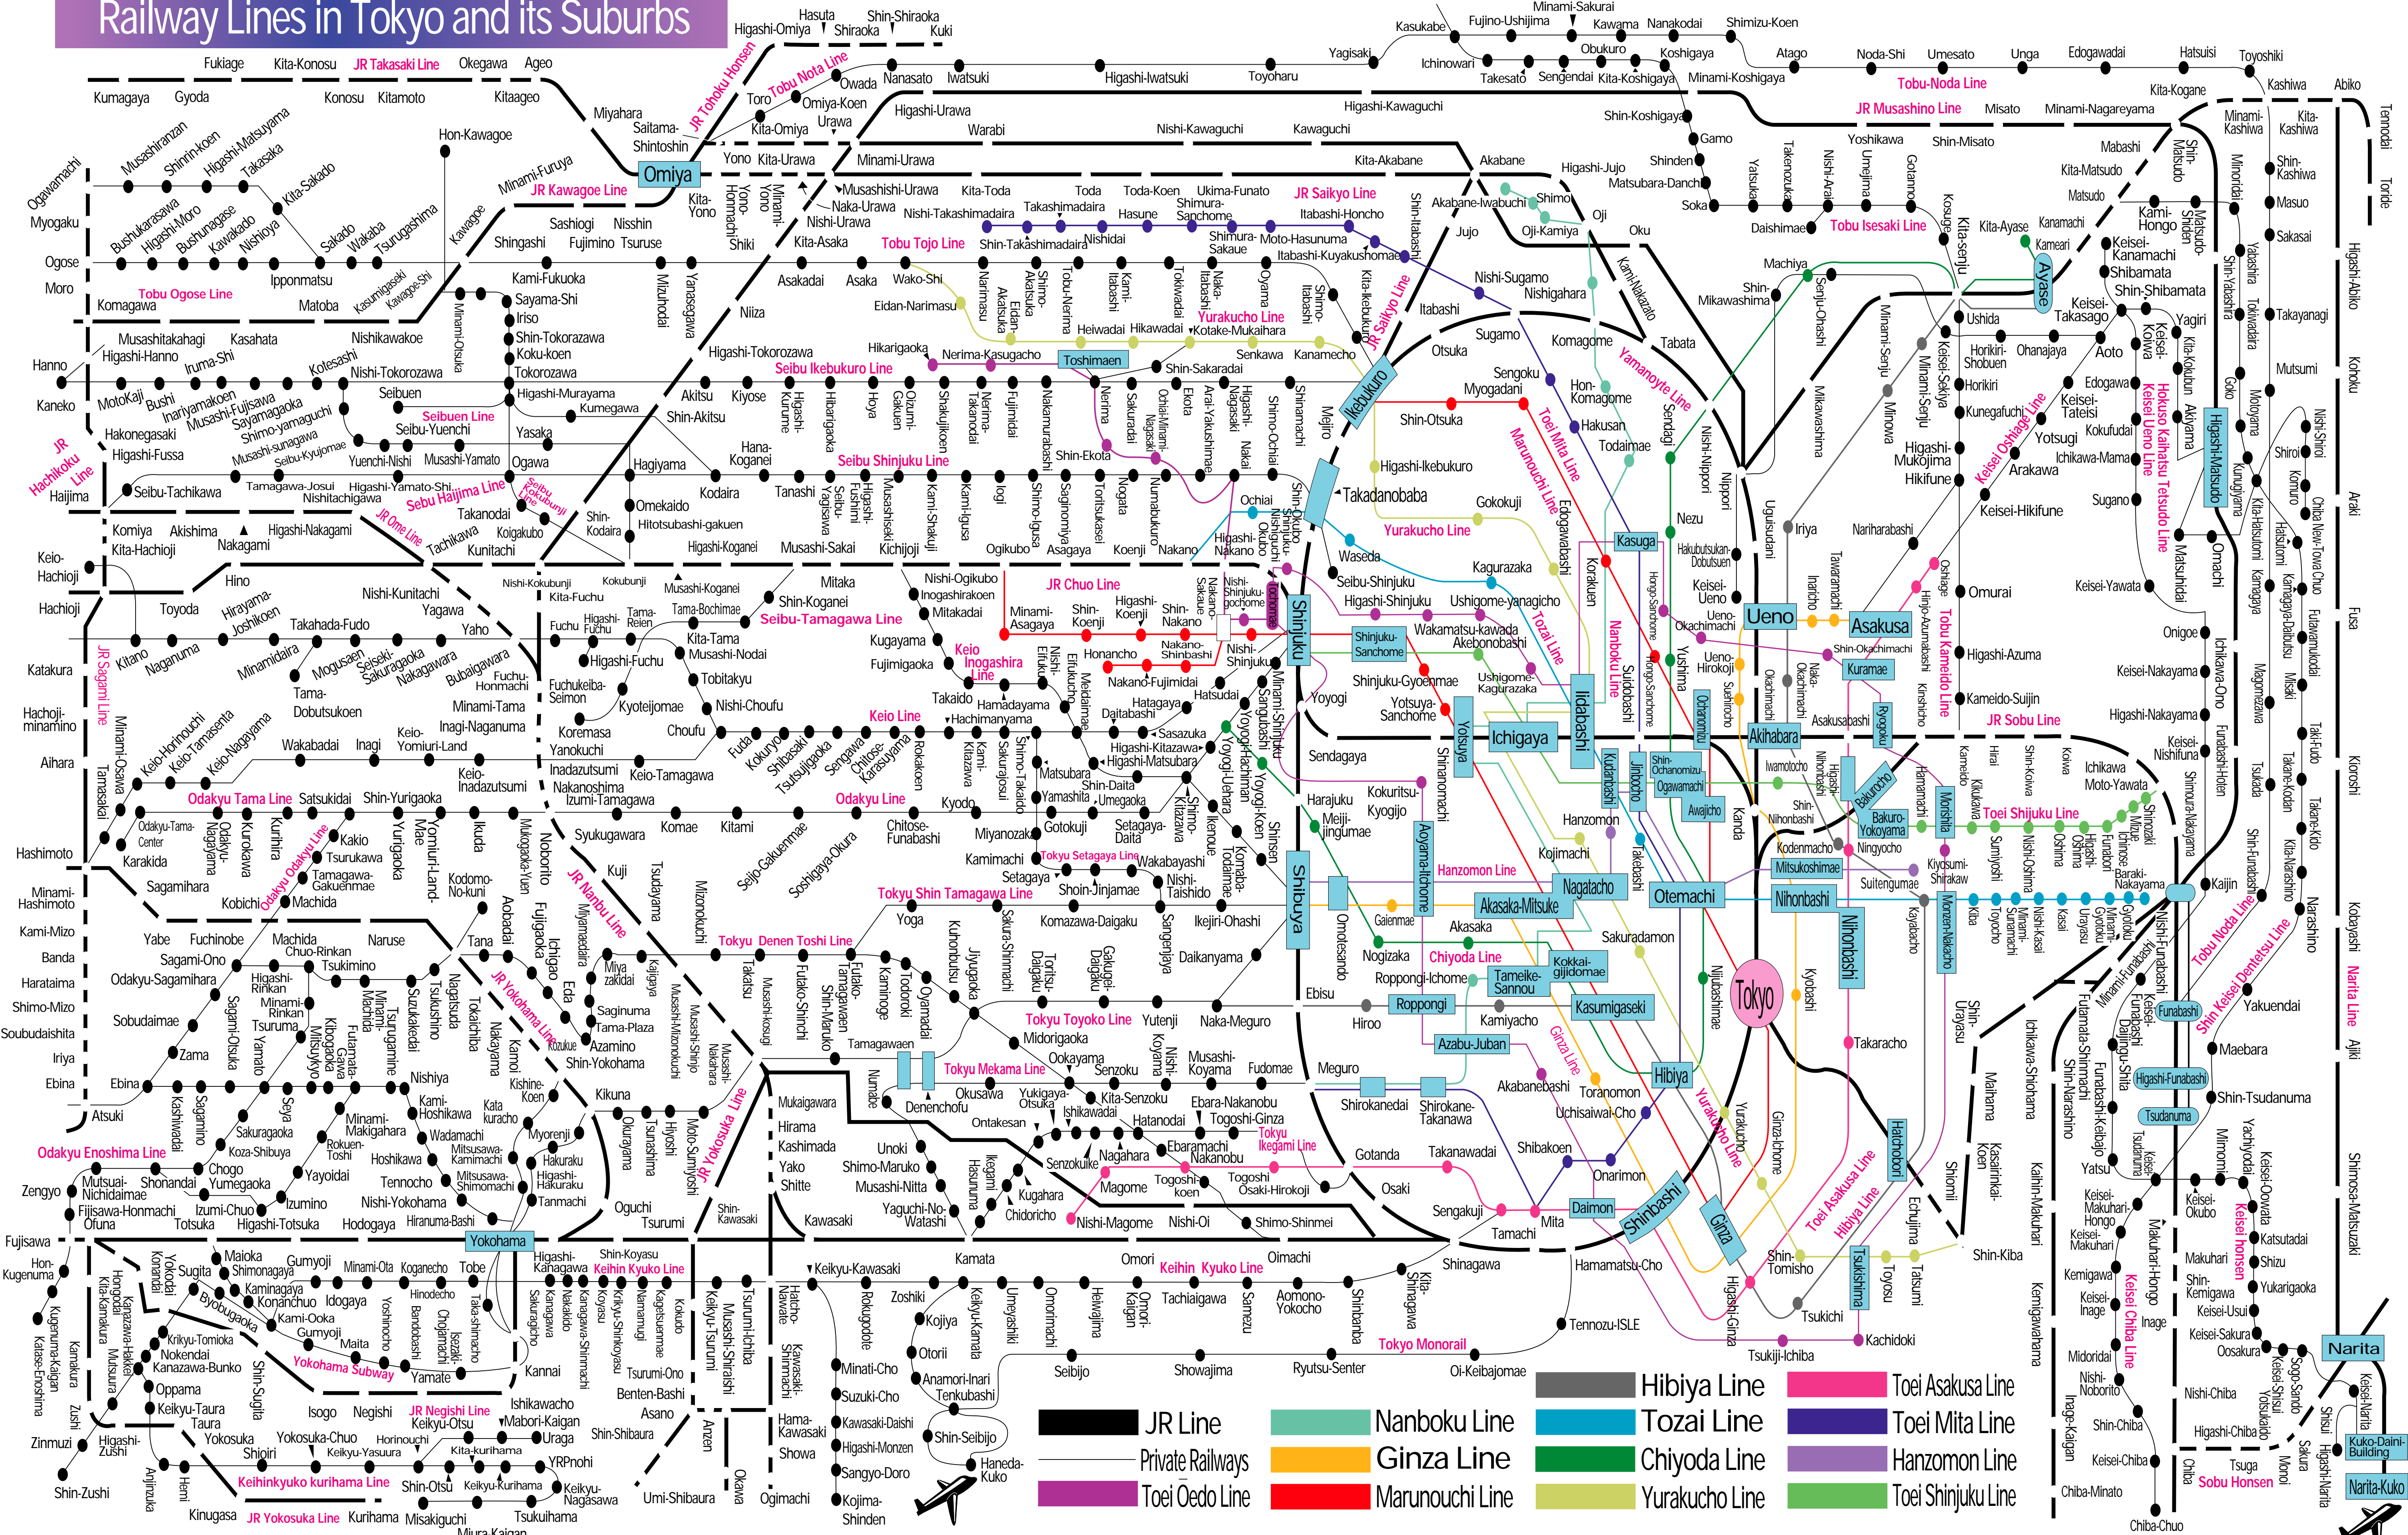

Railway Lines in Tokyo and its Suburbs

- | | | | |
|------------------|-----------------|----------------|--------------------|
| JR Line | Nanboku Line | Tozai Line | Toei Mita Line |
| Private Railways | Ginza Line | Chiyoda Line | Hanzomon Line |
| Toei Oedo Line | Marunouchi Line | Yurakucho Line | Toei Shinjuku Line |