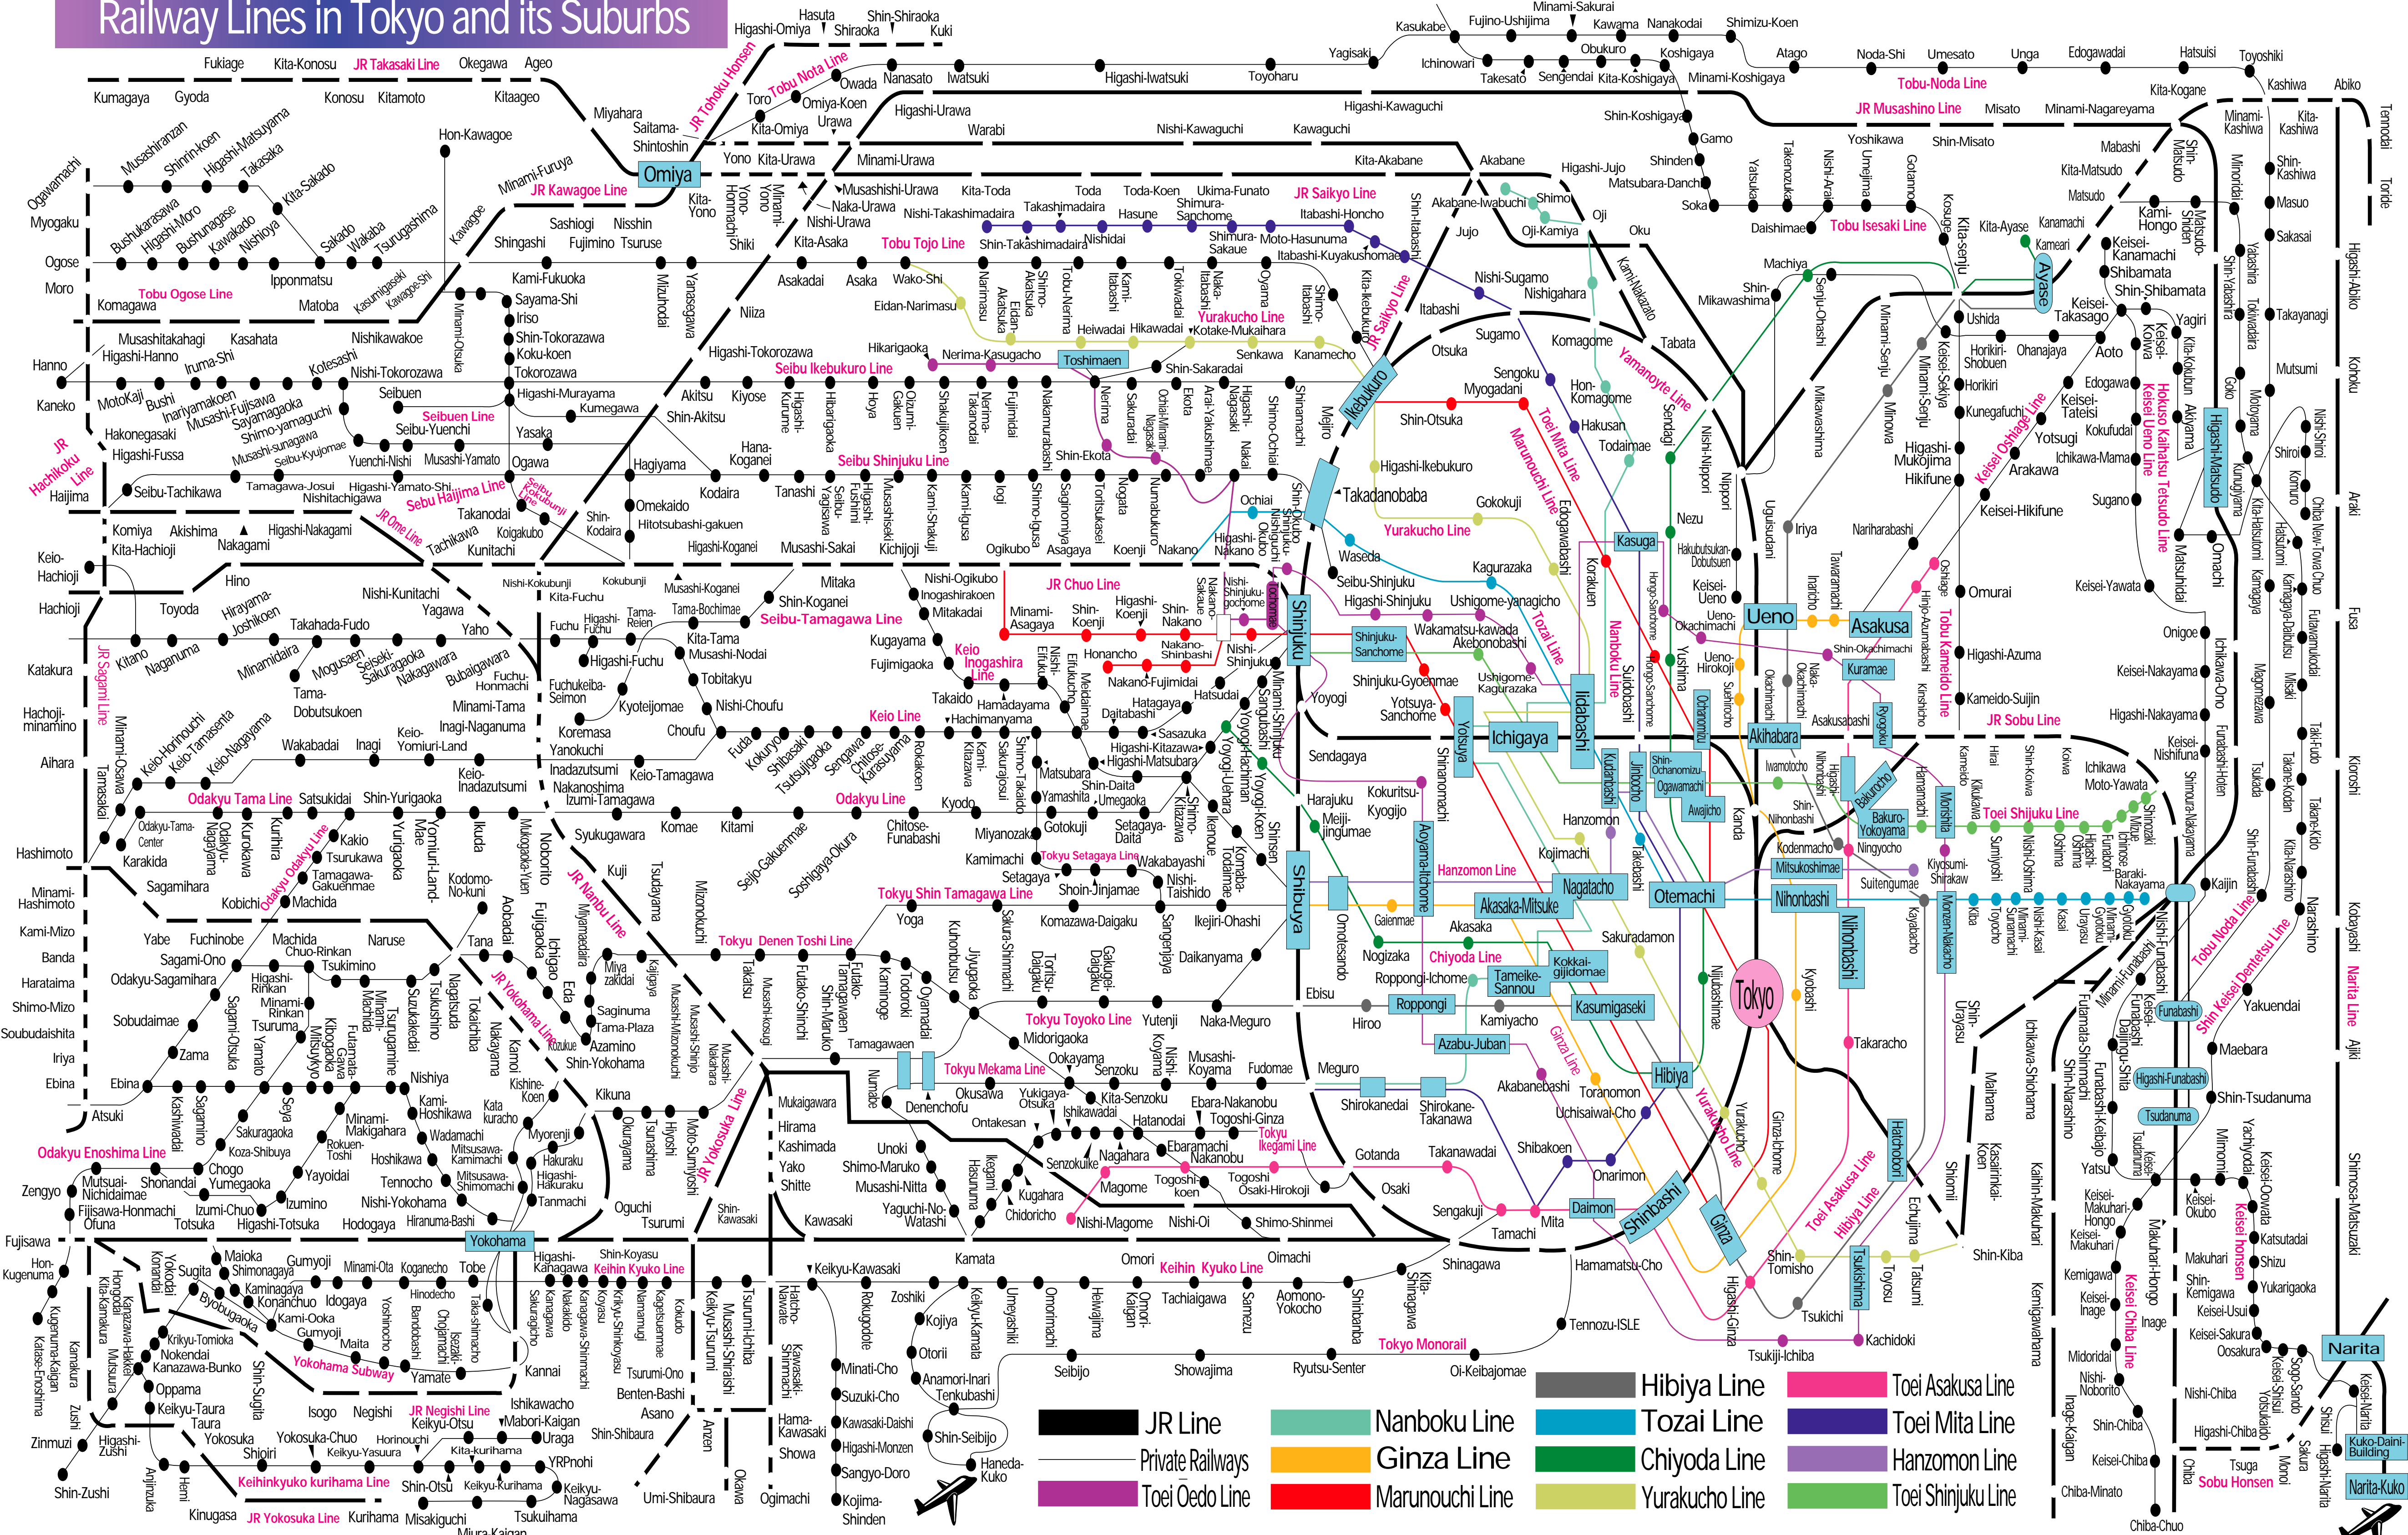

Railway Lines in Tokyo and its Suburbs

- | | | | |
|------------------|-----------------|----------------|--------------------|
| JR Line | Nanboku Line | Tozai Line | Toei Mita Line |
| Private Railways | Ginza Line | Chiyoda Line | Hanzomon Line |
| Toei Oedo Line | Marunouchi Line | Yurakucho Line | Toei Shinjuku Line |
| | | Hibiya Line | Toei Asakusa Line |